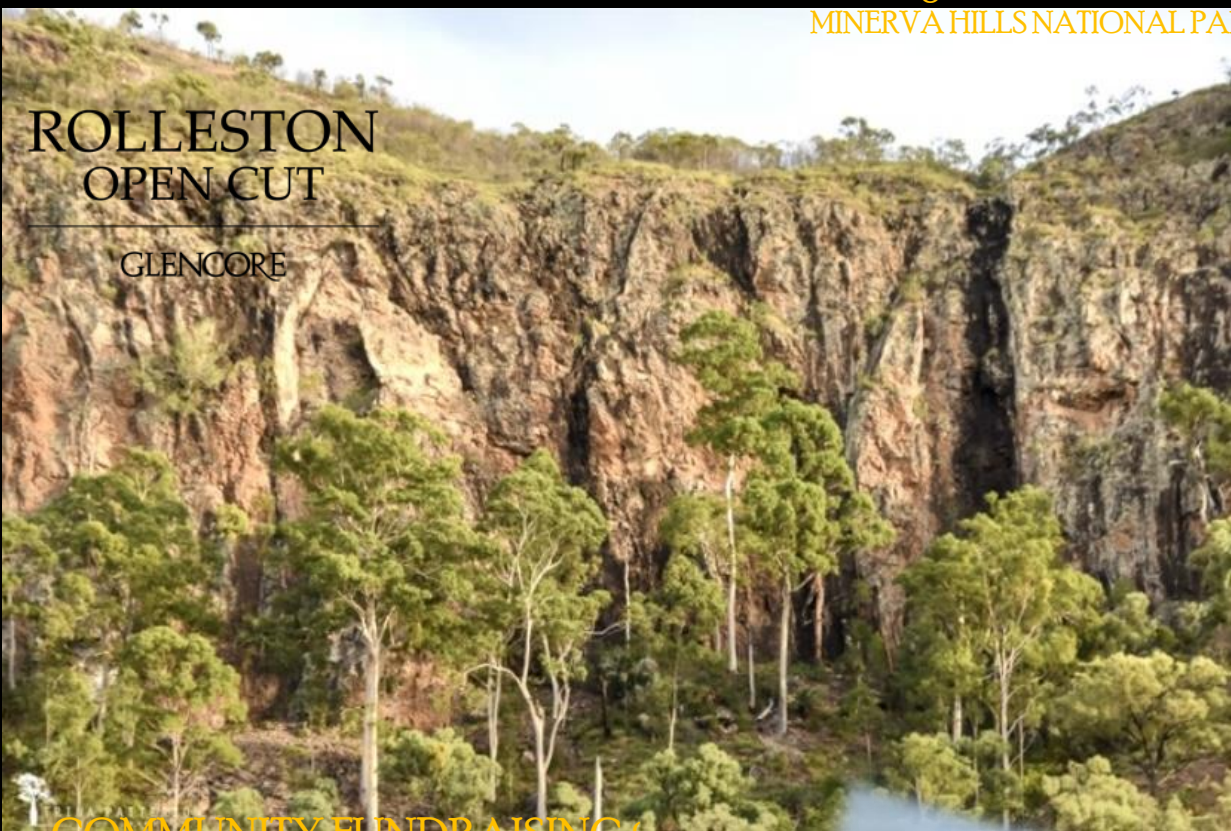

SPRINGSURE

MOUNTAIN CHALLENGE

14TH MAY 2023

10TH ANNIVERSARY

RayWhite®

LIVESTOCK EMERALD LAND & CATTLE CO

From Picturesque
SPRINGSURE GOLF CLUB

Through the scenic
MINERVA HILLS NATIONAL PARK

ROLLESTON
OPEN CUT

GLENCORE

COMMUNITY FUNDRAISING for
**RACQ CAPRICORN HELICOPTER RESCUE
& MEDIC AT WORK - SKIN CHECK CLINICS**

For Springsure & Rolleston Districts
& Partners with Rolleston Open Cut

Community Skin Care Aware - Sun Safe '23

17km Individual & Teams of x3 course +
27km Individual long course taking in Eclipse Gap & Skyline Lookouts

EARLY BIRD REGOS open early February - Individual \$70/\$60 + Teams \$50/person

www.eventwizards.com.au